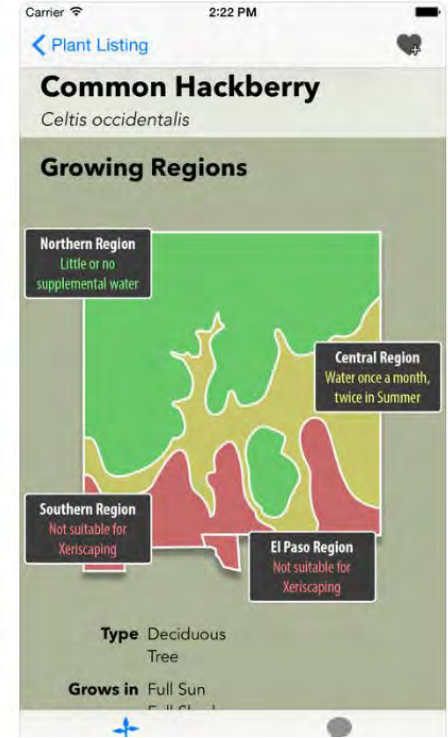

App Store Preview

Screenshots [iPhone](#) [iPad](#)