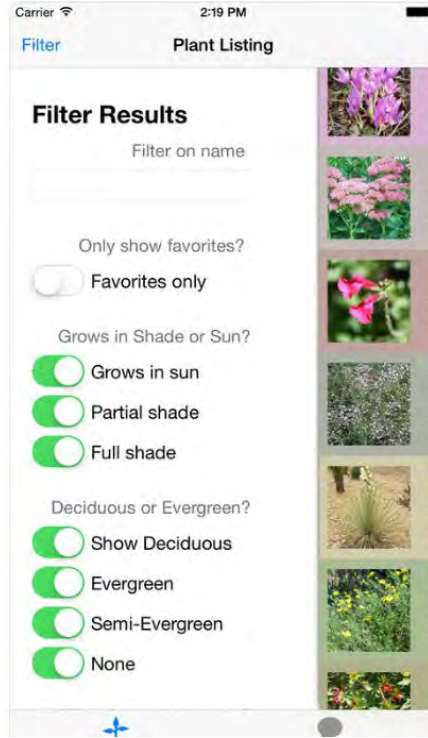

App Store Preview

Screenshots [iPhone](#) [iPad](#)